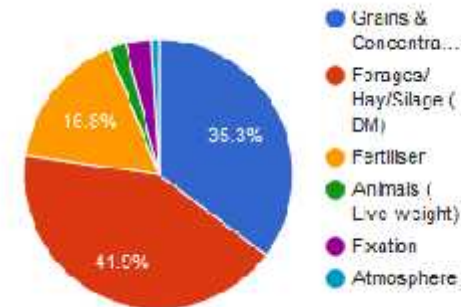

<http://farmbuild.github.io/farmbuild>

Mass Import Export Charts

Nutrients Import Export Charts

Mass Imported

Mass Exported

Nitrogen Imported

Nitrogen Exported

Image: Sources of nutrient import/export in total volume (mass) and in elemental N form as would be displayed through FarmBuild WFNB calculator.