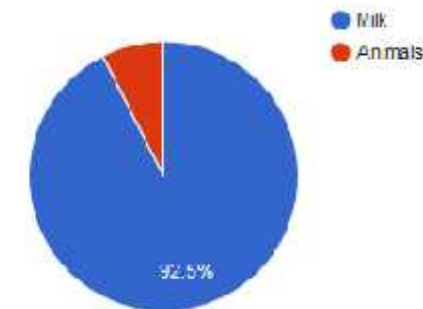

<http://farmbuild.github.io/farmbuild>

Mass Import Export Charts

Nutrients Import Export Charts

Mass Imported

Mass Exported

Nitrogen Imported

Nitrogen Exported

*Image: Sources of nutrient import/export in total volume (mass) and in elemental N form as would be displayed through FarmBuild WFNB calculator.*