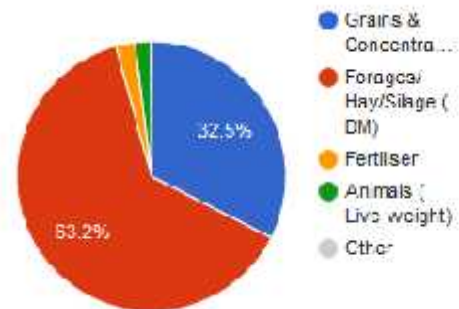

# TRANSLATING SCIENCE TO OPEN SOURCE & ONLINE

Traditional 'spreadsheet' calculator of Whole Farm Nutrient Balance translated into JavaScript code and provided on open-source repository. Software developers can utilise FarmBuild functions to build their own digital tools and applications.

<http://farmbuild.github.io/farmbuild>

Mass Import Export Charts

Nutrients Import Export Charts

Mass Imported

Mass Exported

Nitrogen Imported

Nitrogen Exported

*Image: Sources of nutrient import/export in total volume (mass) and in elemental N form as would be displayed through FarmBuild WFNB calculator.*