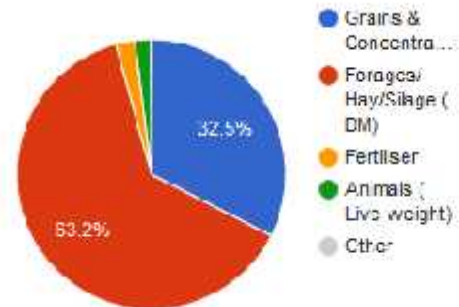

TRANSLATING SCIENCE TO OPEN SOURCE & ONLINE

Traditional 'spreadsheet' calculator of Whole Farm Nutrient Balance translated into JavaScript code and provided on open-source repository. Software developers can utilise FarmBuild functions to build their own digital tools and applications.

<http://farmbuild.github.io/farmbuild>

Mass Import Export Charts

Nutrients Import Export Charts

Mass Imported

Mass Exported

Nitrogen Imported

Nitrogen Exported

Image: Sources of nutrient import/export in total volume (mass) and in elemental N form as would be displayed through FarmBuild WFNB calculator.