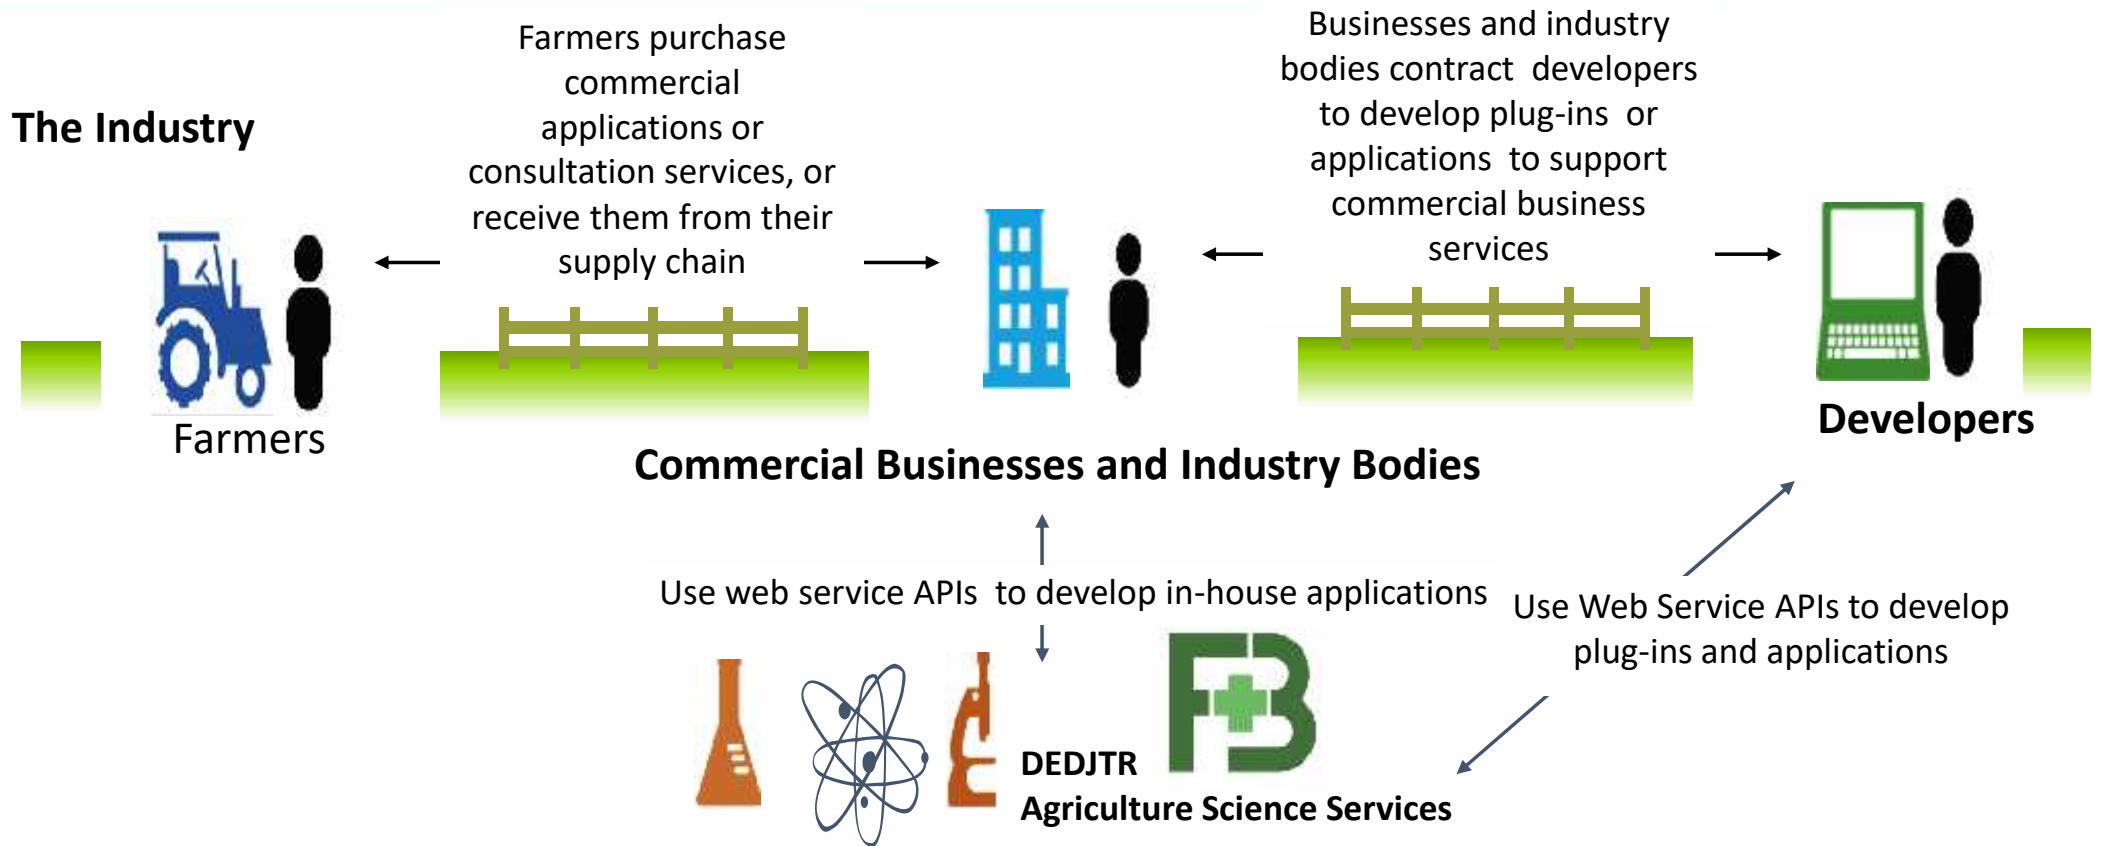

THE IDEA OF FARBUILD

<http://farmbuild.github.io/farmbuild>