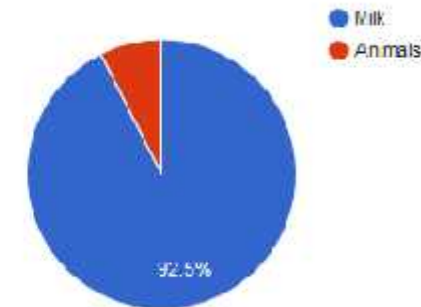

<http://farmbuild.github.io/farmbuild>

Mass Import Export Charts

Nutrients Import Export Charts

Mass Imported

Mass Exported

Nitrogen Imported

Nitrogen Exported

Image: Sources of nutrient import/export in total volume (mass) and in elemental N form as would be displayed through FarmBuild WFNB calculator.