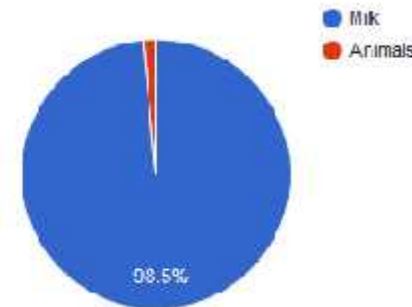

<http://farmbuild.github.io/farmbuild>

Mass Import Export Charts

Nutrients Import Export Charts

Mass Imported

Mass Exported

Nitrogen Imported

Nitrogen Exported

Image: Sources of nutrient import/export in total volume (mass) and in elemental N form as would be displayed through FarmBuild WFNB calculator.