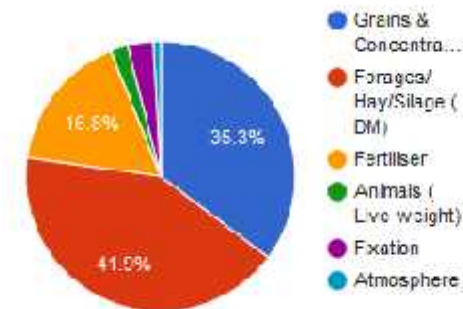

<http://farmbuild.github.io/farmbuild>

Mass Import Export Charts

Nutrients Import Export Charts

Mass Imported

Mass Exported

Nitrogen Imported

Nitrogen Exported

*Image: Sources of nutrient import/export in total volume (mass) and in elemental N form as would be displayed through FarmBuild WFNB calculator.*