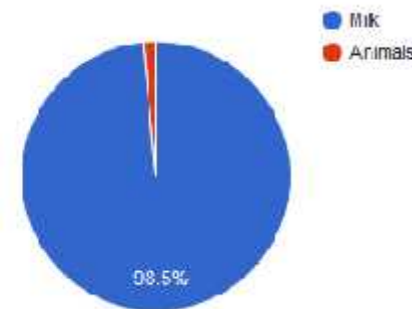

<http://farmbuild.github.io/farmbuild>

Mass Import Export Charts

Nutrients Import Export Charts

Mass Imported

Mass Exported

Nitrogen Imported

Nitrogen Exported

*Image: Sources of nutrient import/export in total volume (mass) and in elemental N form as would be displayed through FarmBuild WFNB calculator.*