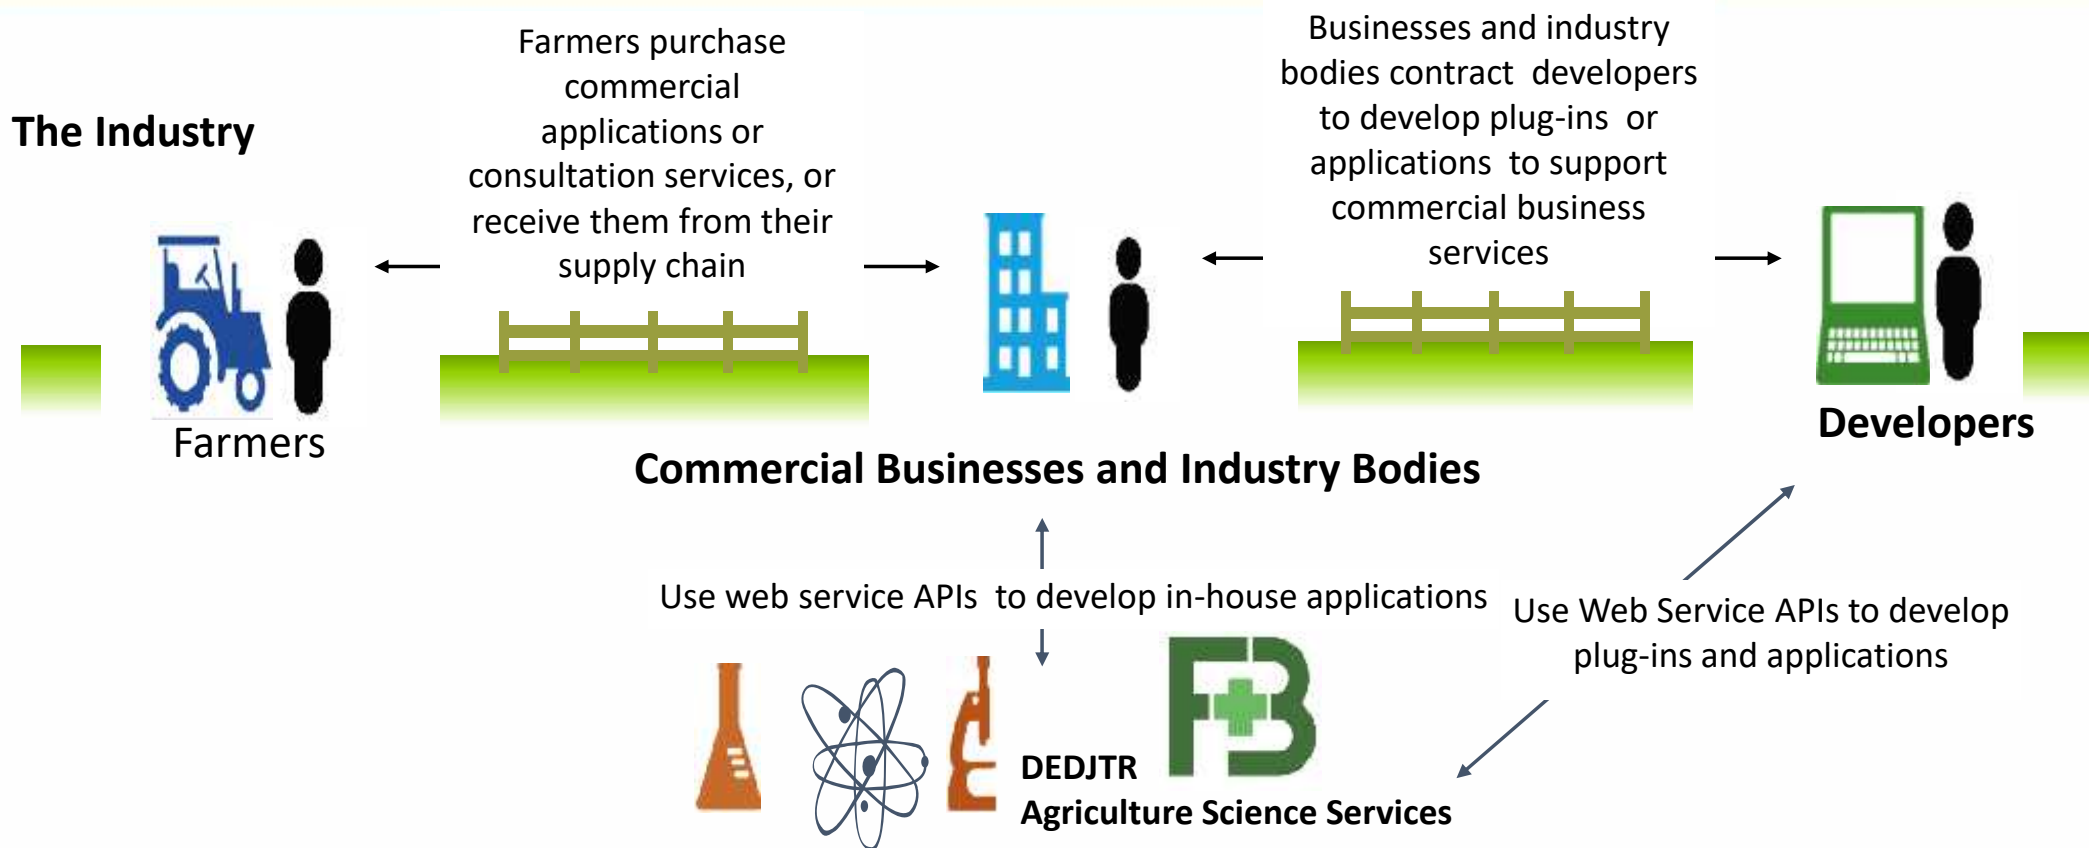

DR GEMMA HEEMSKERK

Project officer and soil scientist

Agriculture Victoria

A UNIQUE DISTRIBUTION CHANNEL FOR NUTRIENT BALANCES

Economic Development,
Jobs, Transport
and Resources

THE IDEA OF FARBUILD

<http://farmbuild.github.io/farmbuild>

TRANSLATING SCIENCE TO OPEN SOURCE & ONLINE

Traditional 'spreadsheet' calculator of Whole Farm Nutrient Balance translated into JavaScript code and provided on open-source repository. Software developers can utilise FarmBuild functions to build their own digital tools and applications.

<http://farmbuild.github.io/farmbuild>

Mass Import Export Charts

Nutrients Import Export Charts

Mass Imported

Mass Exported

Nitrogen Imported

Nitrogen Exported

Image: Sources of nutrient import/export in total volume (mass) and in elemental N form as would be displayed through FarmBuild WFNB calculator.